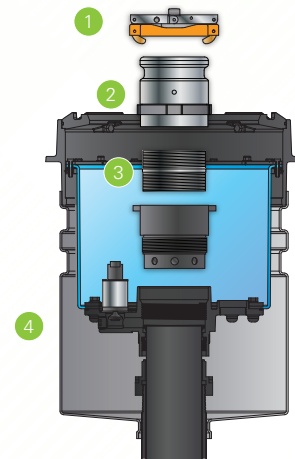

VAPOR SWIVEL ADAPTERS

The vapor swivel adapter helps prevent leaks caused by constant delivery elbow movement on the riser adapter. The top section rotates during normal deliveries, preventing the bottom section from loosening on the riser pipe which could cause a vapor or product leak around the adapter. It's poppet design seals off the vapor path when not coupled.

HIGHLIGHTS

- Adds approximately 4" to riser height to fit under most existing fill and vapor manway covers.
- Swivels on two rows of corrosion-resistant chromium steel ball bearings for long life in high volume stations.
- All vapor seals are fluorocarbon and inert in motor fuels.
- Stainless steel models provide additional fuel compatibility and are CARB Phase I EVR approved under executive order VR-101.
- Available in packages including vapor and fill adapter.
- Available in kits including riser, cap, and swivel adapter.

SPECIFICATIONS

Components

- 1 Cap
- 2 Swivel adapter
- 3 Riser nipple
- 4 Spill container

ORDERING INFORMATION

Vapor Swivel Adapters

Model	Description
SWV-100-SS**	Vapor swivel adapter, 4" NPT, stainless steel
SWV-100-B*	Vapor swivel adapter, 4" NPT, brass
SWFV-PKGSS**	Vapor and fill swivel adapter kit, 4" NPT, stainless steel
SWFV-PKG*	Vapor and fill swivel adapter kit, 4" NPT, brass
85039	Replacement gasket for all swivel adapters